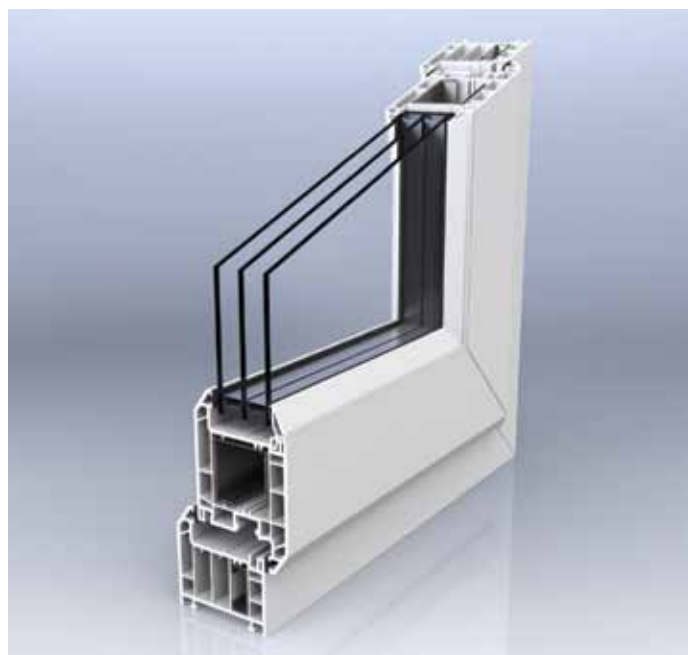

A-rated Legend door option

energy efficient for warmer homes

Synseal are now able to offer an A-rated door energy rating option on the Legend profile system. For fully glazed single doors, a 40mm triple glazing unit comprising of two panes of low-e glass, argon gas fill, and warm edge spacer bar is used; all of which are off-the-shelf IGU options from Global Glass.

The A-rated door option is available for both Legend Chamfered and Legend Ovolo systems.

The door keeps its full steel reinforcement so it is suitable for all colour options. The new multi-chamber large (door) outer frame (5F6 / 9F6) is the result of continuous profile development and makes it possible to give the option of full steel reinforcement.

Ref No.	Description	Length
5F6	Multi-chambered outer frame - Chamfered	6m
9F6	Multi-chambered outer frame - Ovolo	6m

Technical information:

- Legend Chamfered specification: 5F6 outer frame / 5DV1 door vent, full steel reinforcement, 5DV2 midrail (empty)
- Legend Ovolo specification: 9F6 outer frame / 9DV1 door vent, full steel reinforcement, 9DV2 midrail (empty)
- Glazing unit: 40mm (4/14/4/14/4): 2x Planitherm ONE II/Edgetech Superspacer with 90% Argon/1x clear