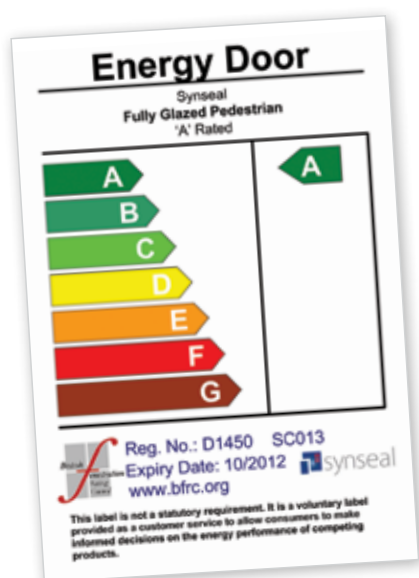

A-rated Legend door option

energy efficient for warmer homes

New **A-rated door option**
for **Legend Ovolo** and **Chamfered** systems

legend**70**
Chamfered

legend**70**
Ovolo

 synseal[®]

Tel: 01623 443200 www.synseal.com

A-rated Legend door option

energy efficient for warmer homes

Synseal are now able to offer an A-rated door energy rating option on the Legend profile system. For fully glazed single doors, a 40mm triple glazing unit comprising of two panes of low-e glass, argon gas fill, and warm edge spacer bar is used; all of which are off-the-shelf IGU options from Global Glass.

The A-rated door option is available for both Legend Chamfered and Legend Ovolo systems.

The door keeps its full steel reinforcement so it is suitable for all colour options. The new multi-chamber large (door) outer frame (5F6 / 9F6) is the result of continuous profile development and makes it possible to give the option of full steel reinforcement.